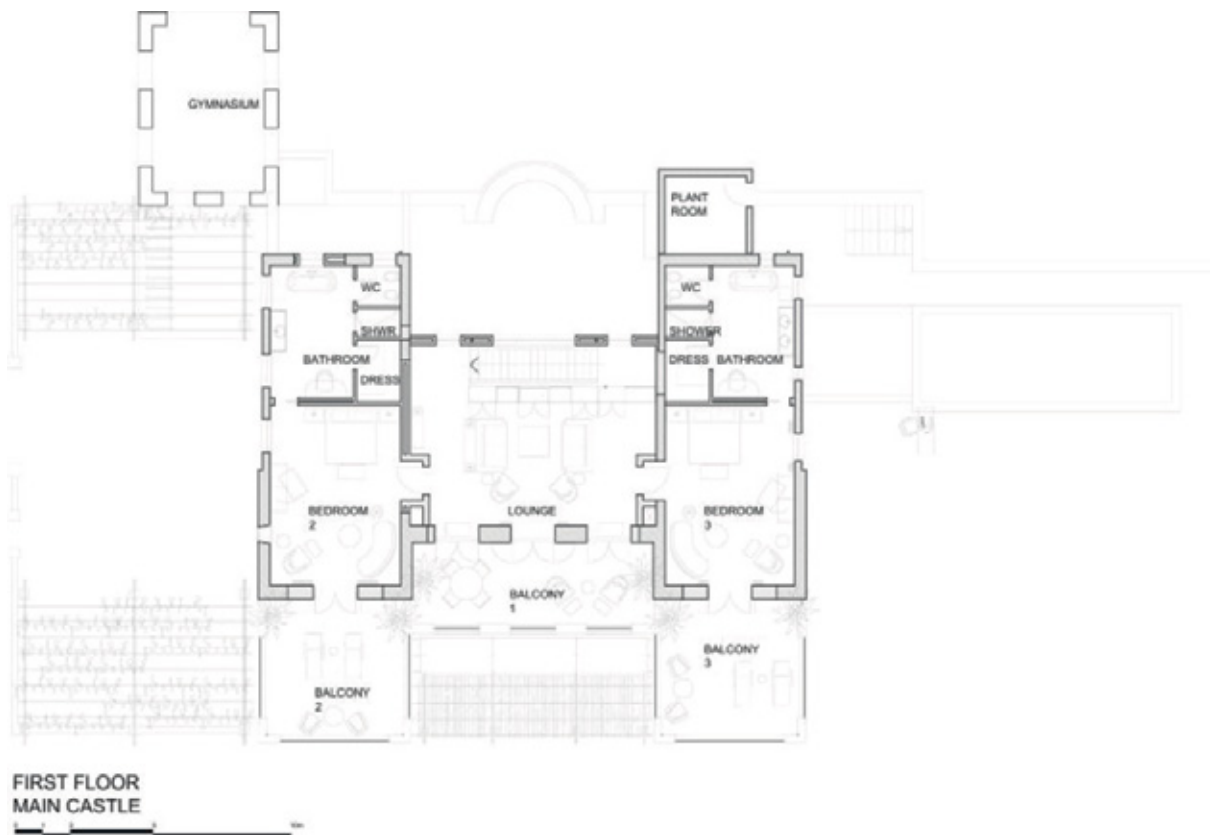

Pezula Private Castle

TYPE Castle **DESTINATION** Noetzie Beach, Knysna, South Africa

3 Suites

6 Adults

Optional Extra Beds: 3

The Main Castle

Situated in its own manicured private garden which provides direct access to the secluded Noetzie Beach, the Main Castle, with three double suites, is the last word in ultra luxury beachfront villas. It offers every conceivable comfort for discerning guests, including a rim flow pool, a thatched gazebo perched on the rocks directly above the beach, private terraces with panoramic views of the ocean, and a fully equipped gymnasium.

This exclusive private villa provides the ultimate luxury with two living rooms, a wood-burning fireplace, a 10-seater dining room and three spacious suites with sumptuous en-suite bathrooms and magnificent views of the Noetzie Beach and Indian Ocean. Bathrooms have heated marble floors and towel rails, double vanities, separate WCs, free-standing baths and showers.

All suites lead out through double doors onto private terraces with comfortable seating and loungers to soak up the sun and the breathtaking views.

HEADQUARTERS

Buccara GmbH & Co. KG,
Burg Ockenfels
53545 - Linz am Rhein
Germany