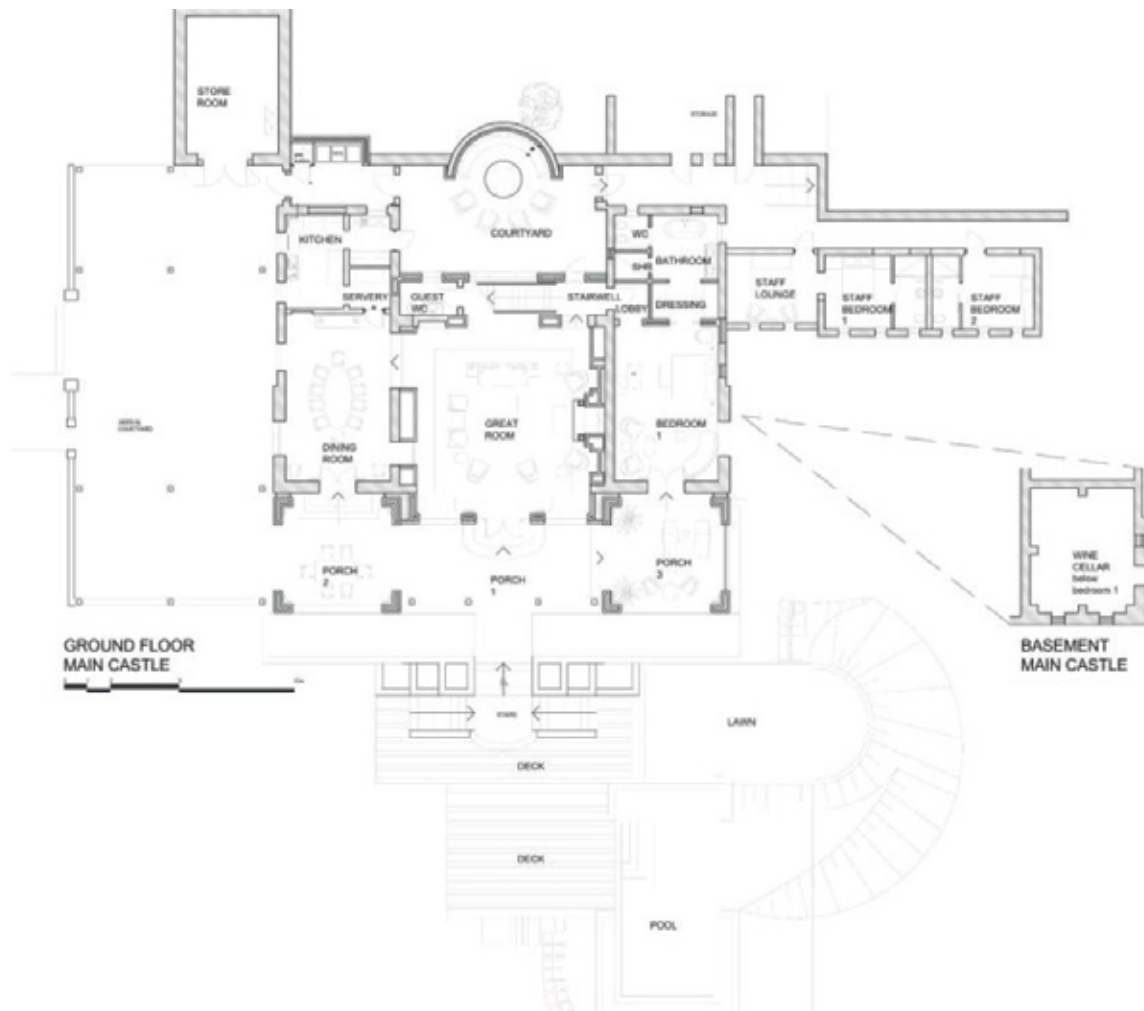

Pezula Private Castle

TYPE Castle **DESTINATION** Noetzie Beach, Knysna, South Africa

3 Suites

6 Adults

Optional Extra Beds: 3

The Main Castle

Situated in its own manicured private garden which provides direct access to the secluded Noetzie Beach, the Main Castle, with three double suites, is the last word in ultra luxury beachfront villas. It offers every conceivable comfort for discerning guests, including a rim flow pool, a thatched gazebo perched on the rocks directly above the beach, private terraces with panoramic views of the ocean, and a fully equipped gymnasium.

This exclusive private villa provides the ultimate luxury with two living rooms, a wood-burning fireplace, a 10-seater dining room and three spacious suites with sumptuous en-suite bathrooms and magnificent views of the Noetzie Beach and Indian Ocean. Bathrooms have heated marble floors and towel rails, double vanities, separate WCs, free-standing baths and showers.

All suites lead out through double doors onto private terraces with comfortable seating and loungers to soak up the sun and the breathtaking views.

HEADQUARTERS

Buccara GmbH & Co. KG,
Burg Ockenfels
53545 - Linz am Rhein
Germany